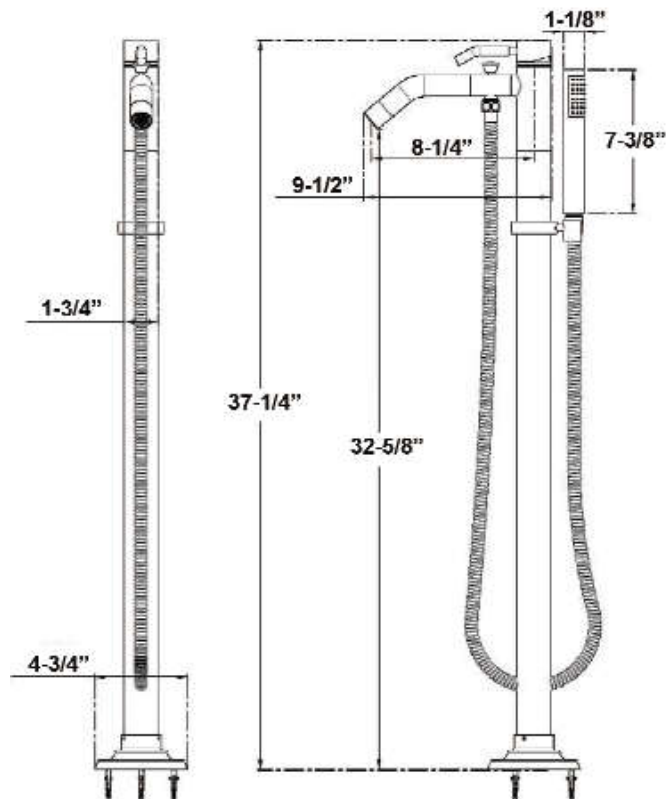

MADON FREESTANDING TUB FILLER WITH HAND SHOWER

Cat. No.
7934

Features:

- ▶ Spout reach is 8- $\frac{1}{4}$ "
- ▶ Flow rate 5.82GPM (80 PSI)
- ▶ Rough-In Valve Included
- ▶ $\frac{1}{2}$ " NPSM Water connection
- ▶ Solid Brass construction
- ▶ Handshower flow rate 1.6 GPM (80 PSI)
- ▶ Ceramic Disc Cartridges
- ▶ Includes flexible supplies for under-floor hookup
- ▶ Actual weight 10LBS
- ▶ Available in 4 finishes

Finishes:

- BN** Brushed nickel
- PN** Polished Nickel
- CP** Polished Chrome
- ORB** Oil Rubbed Bronze

D: 8- $\frac{1}{4}$ "
W: 4- $\frac{3}{4}$ "
H: 37- $\frac{1}{4}$ "

Use on concrete floors requires special installation. We recommend using a plumbing professional.

Dimensions are nominal and may vary. Dimensions and specifications subject to change without notice.